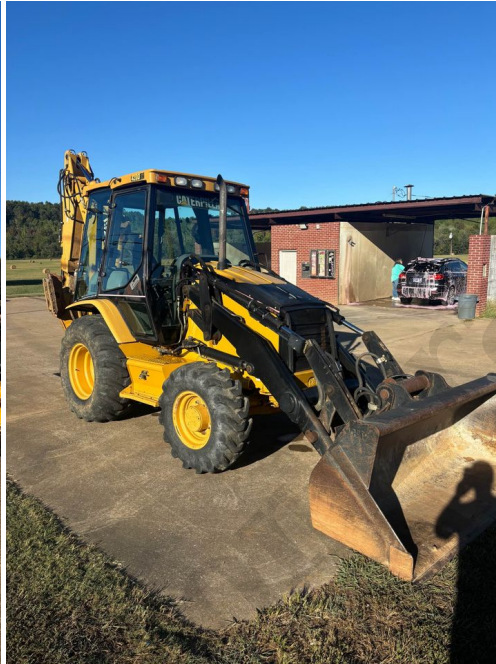

2005 CATERPILLAR 420D IT

PRODUCT DESCRIPTION

October 18, 2024

Big Motor Traders LLC
3707 Cypress Creek Parkway
Ste 310 # 2062
Houston, TX 77068
United States

2005 CATERPILLAR 420D IT

HRS 3475

EROPS

Extend a Hoe

Quick Attach

pallet forks!

Well maintained machine with low hours

Video and service records upon request.

ADDITIONAL INFORMATION