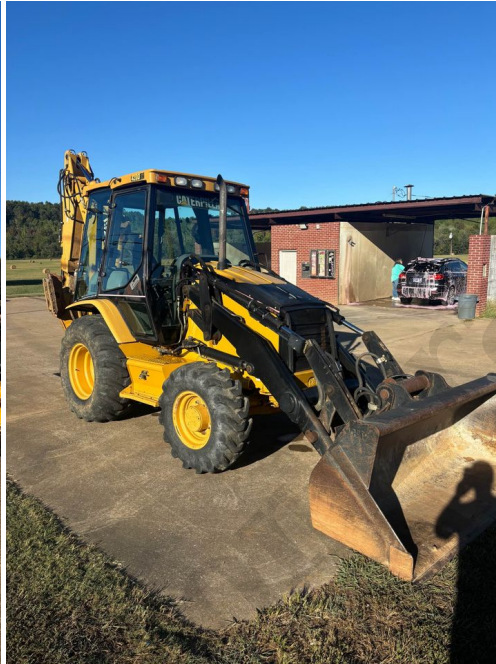

2005 CATERPILLAR 420D IT

PRODUCT DESCRIPTION

November 23, 2024

Big Motor Traders LLC
3707 Cypress Creek Parkway
Ste 310 # 2062
Houston, TX 77068
United States

2005 CATERPILLAR 420D IT

HRS 3475

EROPS

Extend a Hoe

Quick Attach

pallet forks!

Well maintained machine with low hours

Video and service records upon request.

ADDITIONAL INFORMATION