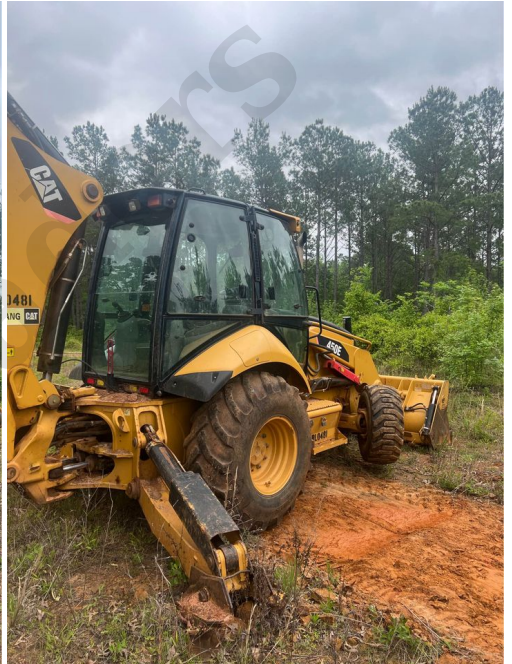

2010 CATERPILLAR 450E

\$55,000.00

PRODUCT DESCRIPTION

October 18, 2024

Big Motor Traders LLC
3707 Cypress Creek Parkway
Ste 310 # 2062
Houston, TX 77068
United States

2010 Caterpillar 450E

- - 7,177 Hours
- - Extendahoe
- - Plumbed for Rear Attachment
 - - 2 Yard Front Bucket
 - - 4x4
 - - A/C
- - Pre Emissions Engine