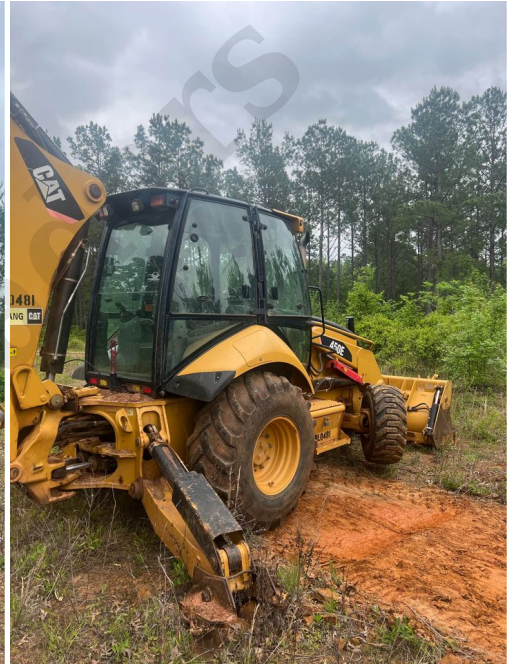

**2010 CATERPILLAR 450E**

**\$55,000.00**

### 2010 Caterpillar 450E

- - 7,177 Hours
- - Extendahoe
- - Plumbed for Rear Attachment
  - - 2 Yard Front Bucket
    - - 4x4
    - - A/C
- - Pre Emissions Engine