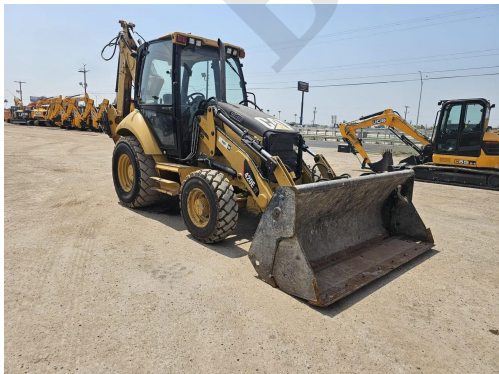

2011 CATERPILLAR 420E IT

PRODUCT DESCRIPTION

2011 CATERPILLAR 420E IT

2011 CATERPILLAR 420E IT
Hours 4,053 CAB/AC (MISSING A PANE OF GLASS).. 4X4.. EXTENDAHOE.. FRONT 4N1 BUCKET.. PILOT
CONTROLS, Enclosed, 4WD