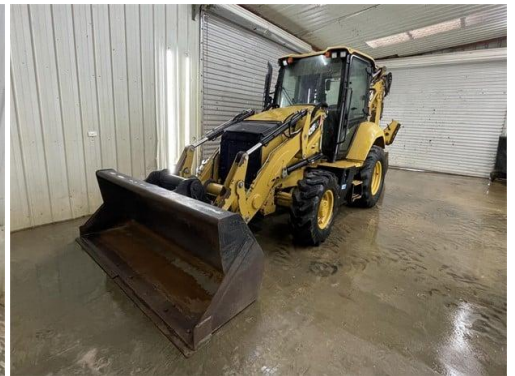

2015 CATERPILLAR 420F2 IT

PRODUCT DESCRIPTION

2015 CATERPILLAR 420F2 IT

1922/h LOW HOURS!

Excellent condition. No Issues, Pins and Bushing recently replaced.
Tires 80% Used on Sand Only.

October 18, 2024

Big Motor Traders LLC
3707 Cypress Creek Parkway
Ste 310 # 2062
Houston, TX 77068
United States

Serviced and Inspected by HOLT CAT Sacramento

Description

Machine Highlights Year: 2015 Make: CAT Model: 420F2 IT Cab 4WD 100HP Extended Arm-Max Dig
Depth: 14'5" Operating Weight: 24,251LBS

\$69,000

Service Reports and Video Inspection upon request
Call Adrienne for Info 915 266 2985