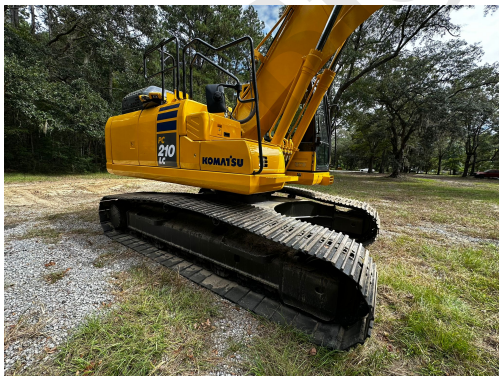

2018 KOMATSU PC210 LC-11

PRODUCT DESCRIPTION

2018 Komatsu pc210 lc-11

Quick coupler. Hydraulic thumb, 48" bucket,

2900 H

Engine:

- Model: SAA6D107E-3
- Type: 4-stroke diesel engine
- Net power: 123 kW (165 HP) at 2000 rpm

Operating Weight:

- 23,313 - 24,440 kg (51,397 - 53,882 lbs)

Excellent machine. Recently Inspected. No issues, Fluids and Filters were just serviced.

Contact James for more info

915-979-5232

\$139,000 + Freight