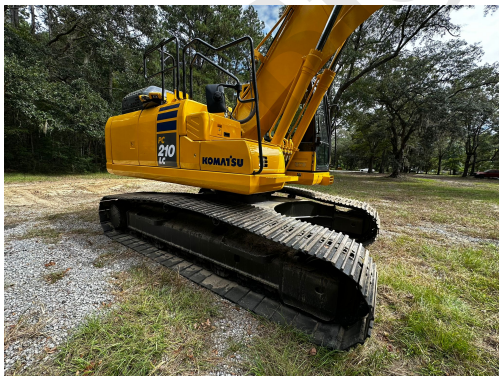

**2018 KOMATSU PC210 LC-11**

October 18, 2024

Big Motor Traders LLC  
3707 Cypress Creek Parkway  
Ste 310 # 2062  
Houston, TX 77068  
United States

### 2018 Komatsu pc210 lc-11

Quick coupler. Hydraulic thumb, 48" bucket,

2900 H

**Engine:**

- Model: SAA6D107E-3
- Type: 4-stroke diesel engine
- Net power: 123 kW (165 HP) at 2000 rpm

**Operating Weight:**