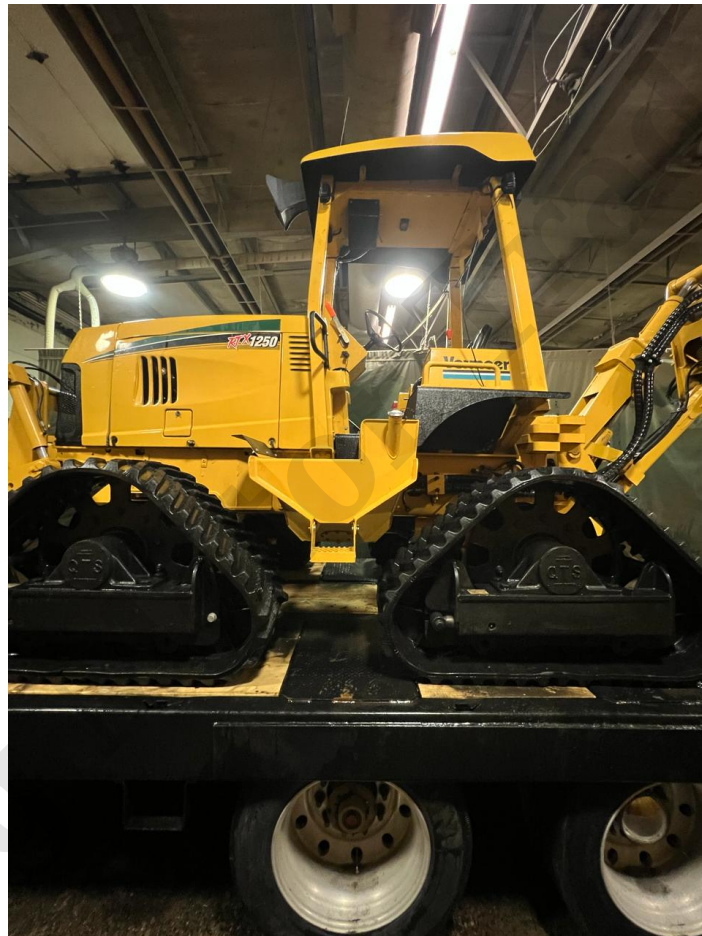

**2008 VERMEER RTX1250 PLOW**

## PRODUCT DESCRIPTION

Machine search Results for Mike

**General Description:**

2008 Vermeer RTX1250 Quad Track Tractor with 2011 VPX1250 Vibratory Plow and Reel Carrier:  
-2,746 hours

**Accessories:**

TWM 42-48 inch Adjustable Depth Blade with replaceable Cutting Edge.  
Seller States: Near New!

**Recent Work/Modifications:**

Seller States:

-Fully Sand Blasted and re-coated / re-decaled.

-All New Hydraulic Lines, New Auxiliary Hydraulic Pump, completely serviced with all fresh fluids (within last 50 hours) in Hubs, Transfer Case, Hydraulic Tank, Engine Oil, all filters done.

-Machine runs excellent and looks stunning inside and out.

**Additional Information:**

Seller States:

-4-Wheel Steering, Reel Carrier and Reel Winder.

-Differential Lock.

-LED Beacon and Front / Rear LED Lights.