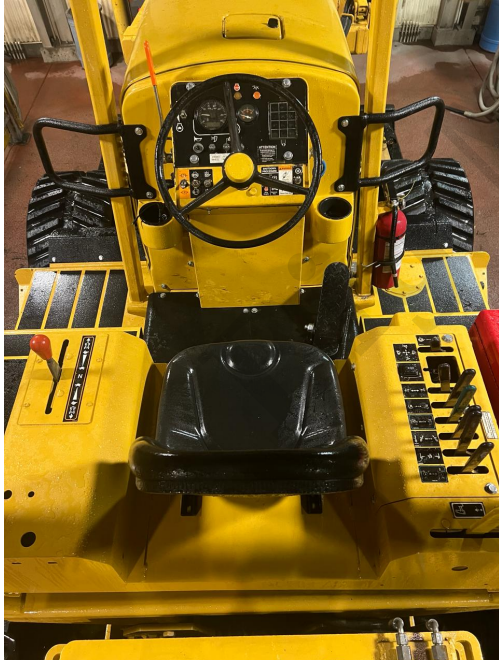

**2008 VERMEER RTX1250 PLOW**

## PRODUCT DESCRIPTION

Machine search Results for Mike

**General Description:**

2008 Vermeer RTX1250 Quad Track Tractor with 2011 VPX1250 Vibratory Plow and Reel Carrier:  
-2,746 hours

**Accessories:**

TWM 42-48 inch Adjustable Depth Blade with replaceable Cutting Edge.  
Seller States: Near New!

**Recent Work/Modifications:**

Seller States:

-Fully Sand Blasted and re-coated / re-decaled.

-All New Hydraulic Lines, New Auxiliary Hydraulic Pump, completely serviced with all fresh fluids (within last 50 hours) in Hubs, Transfer Case, Hydraulic Tank, Engine Oil, all filters done.

-Machine runs excellent and looks stunning inside and out.

**Additional Information:**

Seller States:

-4-Wheel Steering, Reel Carrier and Reel Winder.

-Differential Lock.

-LED Beacon and Front / Rear LED Lights.