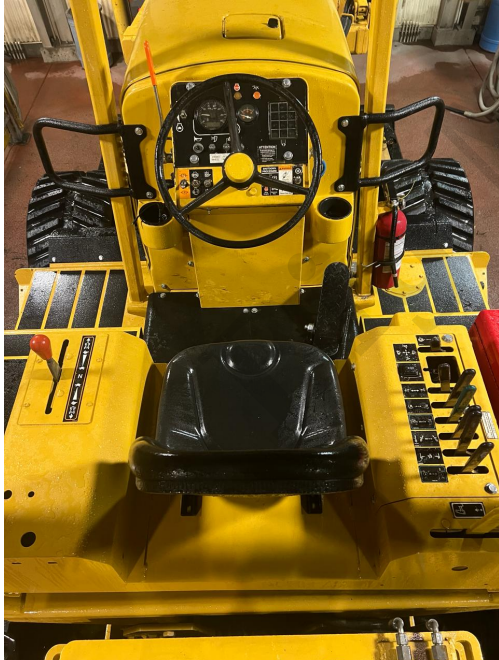

2008 VERMEER RTX1250 PLOW

PRODUCT DESCRIPTION

Machine search Results for Mike

General Description:

2008 Vermeer RTX1250 Quad Track Tractor with 2011 VPX1250 Vibratory Plow and Reel Carrier:
-2,746 hours

Accessories:

TWM 42-48 inch Adjustable Depth Blade with replaceable Cutting Edge.
Seller States: Near New!

Recent Work/Modifications:

Seller States:

-Fully Sand Blasted and re-coated / re-decaled.

-All New Hydraulic Lines, New Auxiliary Hydraulic Pump, completely serviced with all fresh fluids (within last 50 hours) in Hubs, Transfer Case, Hydraulic Tank, Engine Oil, all filters done.

-Machine runs excellent and looks stunning inside and out.

Additional Information:

Seller States:

-4-Wheel Steering, Reel Carrier and Reel Winder.

-Differential Lock.

-LED Beacon and Front / Rear LED Lights.