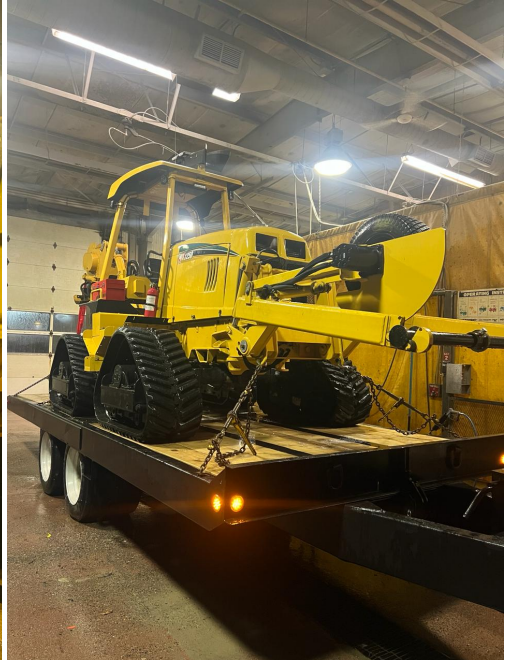

2008 VERMEER RTX1250 PLOW

PRODUCT DESCRIPTION

Machine search Results for Mike

General Description:

2008 Vermeer RTX1250 Quad Track Tractor with 2011 VPX1250 Vibratory Plow and Reel Carrier:
-2,746 hours

Accessories:

TWM 42-48 inch Adjustable Depth Blade with replaceable Cutting Edge.
Seller States: Near New!

Recent Work/Modifications:

Seller States:

-Fully Sand Blasted and re-coated / re-decaled.

-All New Hydraulic Lines, New Auxiliary Hydraulic Pump, completely serviced with all fresh fluids (within last 50 hours) in Hubs, Transfer Case, Hydraulic Tank, Engine Oil, all filters done.

-Machine runs excellent and looks stunning inside and out.

Additional Information:

Seller States:

-4-Wheel Steering, Reel Carrier and Reel Winder.

-Differential Lock.

-LED Beacon and Front / Rear LED Lights.

-Stored inside of a 50x70 shop when it's not on the work site.

-No Issues. Fully Operative. Excellent Machine.

NOT INCLUDED - Pictured Trailer is NOT included but it is available at an additional cost.

\$185,000 plus freight