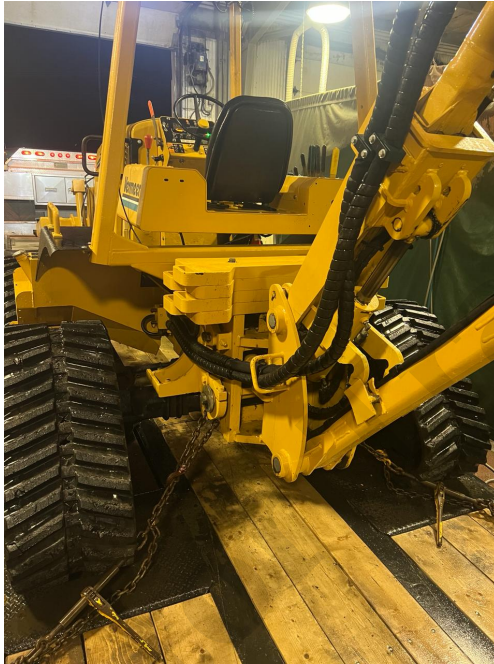

**2008 VERMEER RTX1250 PLOW**

## PRODUCT DESCRIPTION

Machine search Results for Mike

**General Description:**

2008 Vermeer RTX1250 Quad Track Tractor with 2011 VPX1250 Vibratory Plow and Reel Carrier:  
-2,746 hours

**Accessories:**

TWM 42-48 inch Adjustable Depth Blade with replaceable Cutting Edge.  
Seller States: Near New!

**Recent Work/Modifications:**

Seller States:

-Fully Sand Blasted and re-coated / re-decaled.

-All New Hydraulic Lines, New Auxiliary Hydraulic Pump, completely serviced with all fresh fluids (within last 50 hours) in Hubs, Transfer Case, Hydraulic Tank, Engine Oil, all filters done.

-Machine runs excellent and looks stunning inside and out.

**Additional Information:**

Seller States:

-4-Wheel Steering, Reel Carrier and Reel Winder.

-Differential Lock.

-LED Beacon and Front / Rear LED Lights.