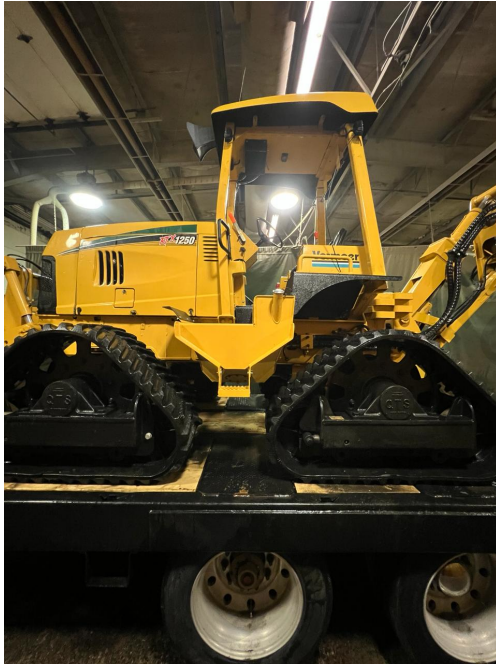

2008 VERMEER RTX1250 PLOW

PRODUCT DESCRIPTION

Machine search Results for Mike

General Description:

2008 Vermeer RTX1250 Quad Track Tractor with 2011 VPX1250 Vibratory Plow and Reel Carrier:
-2,746 hours

Accessories:

TWM 42-48 inch Adjustable Depth Blade with replaceable Cutting Edge.
Seller States: Near New!

Recent Work/Modifications:

Seller States:

-Fully Sand Blasted and re-coated / re-decaled.

-All New Hydraulic Lines, New Auxiliary Hydraulic Pump, completely serviced with all fresh fluids (within last 50 hours) in Hubs, Transfer Case, Hydraulic Tank, Engine Oil, all filters done.

-Machine runs excellent and looks stunning inside and out.

Additional Information:

Seller States:

-4-Wheel Steering, Reel Carrier and Reel Winder.

-Differential Lock.

-LED Beacon and Front / Rear LED Lights.