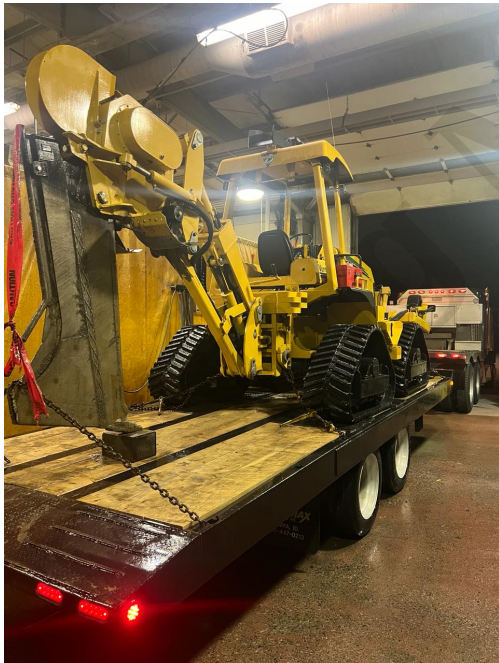

2008 VERMEER RTX1250 PLOW

PRODUCT DESCRIPTION

Machine search Results for Mike

General Description:

2008 Vermeer RTX1250 Quad Track Tractor with 2011 VPX1250 Vibratory Plow and Reel Carrier:
-2,746 hours

Accessories:

TWM 42-48 inch Adjustable Depth Blade with replaceable Cutting Edge.
Seller States: Near New!

Recent Work/Modifications:

Seller States:

-Fully Sand Blasted and re-coated / re-decaled.

-All New Hydraulic Lines, New Auxiliary Hydraulic Pump, completely serviced with all fresh fluids (within last 50 hours) in Hubs, Transfer Case, Hydraulic Tank, Engine Oil, all filters done.

-Machine runs excellent and looks stunning inside and out.

Additional Information:

Seller States:

-4-Wheel Steering, Reel Carrier and Reel Winder.

-Differential Lock.

-LED Beacon and Front / Rear LED Lights.

-Stored inside of a 50x70 shop when it's not on the work site.

-No Issues. Fully Operative. Excellent Machine.

NOT INCLUDED - Pictured Trailer is NOT included but it is available at an additional cost.

\$185,000 plus freight