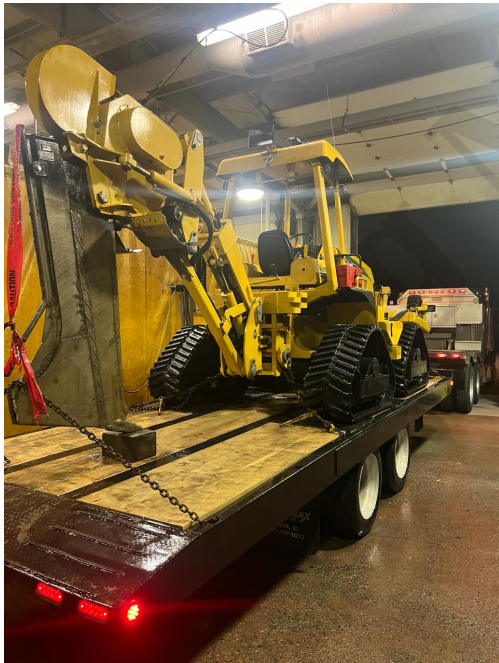

**2008 VERMEER RTX1250 PLOW**

## PRODUCT DESCRIPTION

Machine search Results for Mike

**General Description:**

2008 Vermeer RTX1250 Quad Track Tractor with 2011 VPX1250 Vibratory Plow and Reel Carrier:  
-2,746 hours

**Accessories:**

TWM 42-48 inch Adjustable Depth Blade with replaceable Cutting Edge.  
Seller States: Near New!

**Recent Work/Modifications:**

Seller States:

-Fully Sand Blasted and re-coated / re-decaled.

-All New Hydraulic Lines, New Auxiliary Hydraulic Pump, completely serviced with all fresh fluids (within last 50 hours) in Hubs, Transfer Case, Hydraulic Tank, Engine Oil, all filters done.

-Machine runs excellent and looks stunning inside and out.

**Additional Information:**

Seller States:

-4-Wheel Steering, Reel Carrier and Reel Winder.

-Differential Lock.

-LED Beacon and Front / Rear LED Lights.