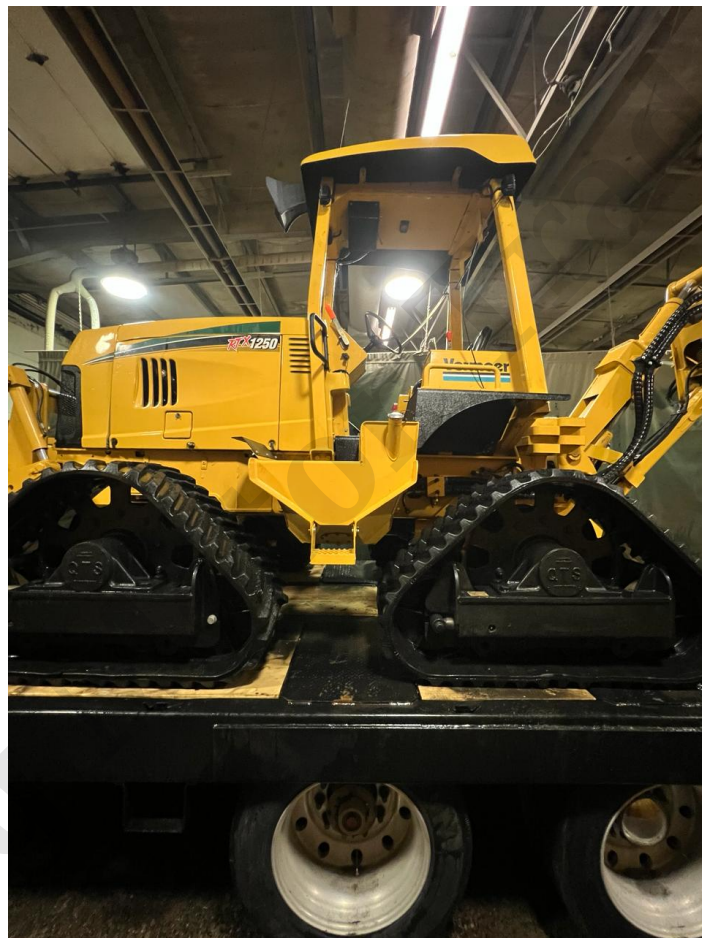

2008 VERMEER RTX1250 PLOW

PRODUCT DESCRIPTION

Machine search Results for Mike

General Description:

2008 Vermeer RTX1250 Quad Track Tractor with 2011 VPX1250 Vibratory Plow and Reel Carrier:
-2,746 hours

Accessories:

TWM 42-48 inch Adjustable Depth Blade with replaceable Cutting Edge.
Seller States: Near New!

Recent Work/Modifications:

Seller States:

-Fully Sand Blasted and re-coated / re-decaled.

-All New Hydraulic Lines, New Auxiliary Hydraulic Pump, completely serviced with all fresh fluids (within last 50 hours) in Hubs, Transfer Case, Hydraulic Tank, Engine Oil, all filters done.

-Machine runs excellent and looks stunning inside and out.

Additional Information:

Seller States:

-4-Wheel Steering, Reel Carrier and Reel Winder.

-Differential Lock.

-LED Beacon and Front / Rear LED Lights.