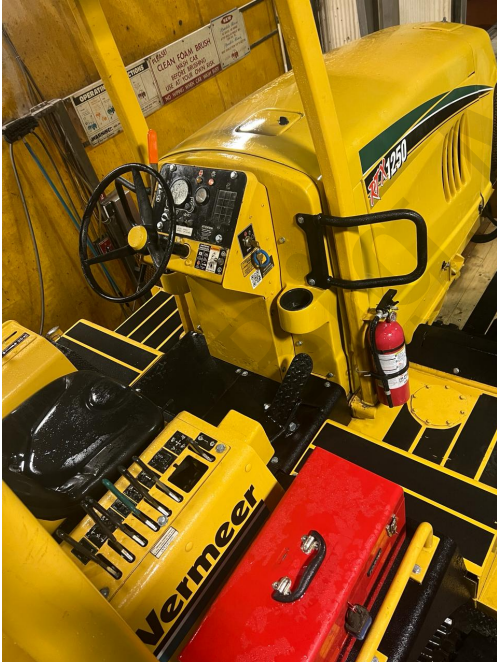

**2008 VERMEER RTX1250 PLOW**

## PRODUCT DESCRIPTION

Machine search Results for Mike

**General Description:**

2008 Vermeer RTX1250 Quad Track Tractor with 2011 VPX1250 Vibratory Plow and Reel Carrier:  
-2,746 hours

**Accessories:**

TWM 42-48 inch Adjustable Depth Blade with replaceable Cutting Edge.  
Seller States: Near New!

**Recent Work/Modifications:**

Seller States:

-Fully Sand Blasted and re-coated / re-decaled.

-All New Hydraulic Lines, New Auxiliary Hydraulic Pump, completely serviced with all fresh fluids (within last 50 hours) in Hubs, Transfer Case, Hydraulic Tank, Engine Oil, all filters done.

-Machine runs excellent and looks stunning inside and out.

**Additional Information:**

Seller States:

-4-Wheel Steering, Reel Carrier and Reel Winder.

-Differential Lock.

-LED Beacon and Front / Rear LED Lights.