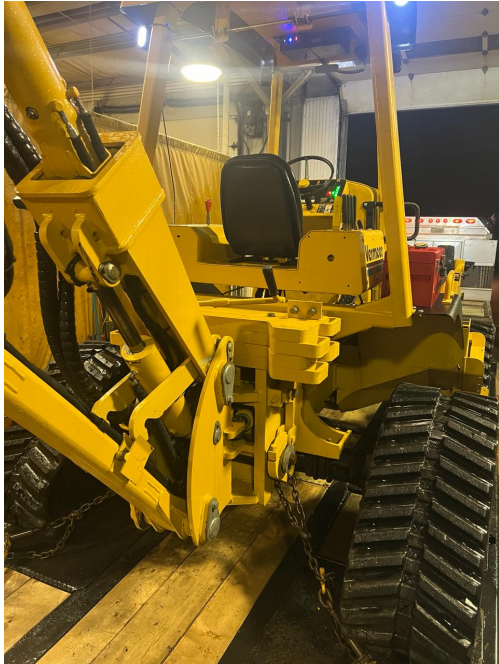

2008 VERMEER RTX1250 PLOW

PRODUCT DESCRIPTION

Machine search Results for Mike

General Description:

2008 Vermeer RTX1250 Quad Track Tractor with 2011 VPX1250 Vibratory Plow and Reel Carrier:
-2,746 hours

Accessories:

TWM 42-48 inch Adjustable Depth Blade with replaceable Cutting Edge.
Seller States: Near New!

Recent Work/Modifications:

Seller States:

-Fully Sand Blasted and re-coated / re-decaled.

-All New Hydraulic Lines, New Auxiliary Hydraulic Pump, completely serviced with all fresh fluids (within last 50 hours) in Hubs, Transfer Case, Hydraulic Tank, Engine Oil, all filters done.

-Machine runs excellent and looks stunning inside and out.

Additional Information:

Seller States:

-4-Wheel Steering, Reel Carrier and Reel Winder.

-Differential Lock.

-LED Beacon and Front / Rear LED Lights.