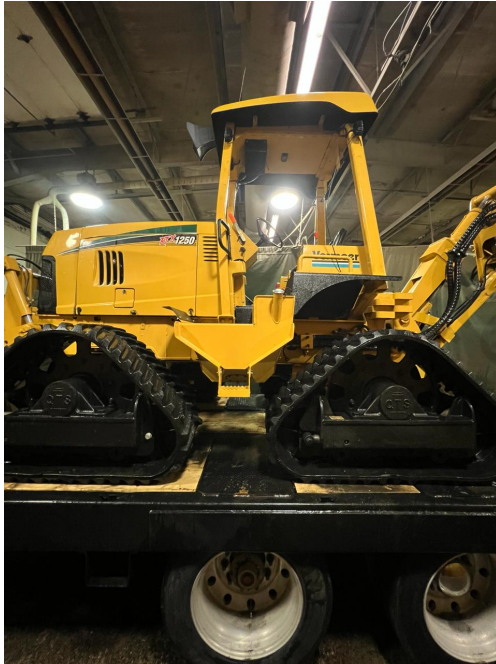

**2008 VERMEER RTX1250 PLOW**

## PRODUCT DESCRIPTION

Machine search Results for Mike

**General Description:**

2008 Vermeer RTX1250 Quad Track Tractor with 2011 VPX1250 Vibratory Plow and Reel Carrier:  
-2,746 hours

**Accessories:**

TWM 42-48 inch Adjustable Depth Blade with replaceable Cutting Edge.  
Seller States: Near New!

**Recent Work/Modifications:**

Seller States:

-Fully Sand Blasted and re-coated / re-decaled.

-All New Hydraulic Lines, New Auxiliary Hydraulic Pump, completely serviced with all fresh fluids (within last 50 hours) in Hubs, Transfer Case, Hydraulic Tank, Engine Oil, all filters done.

-Machine runs excellent and looks stunning inside and out.

**Additional Information:**

Seller States:

-4-Wheel Steering, Reel Carrier and Reel Winder.

-Differential Lock.

-LED Beacon and Front / Rear LED Lights.