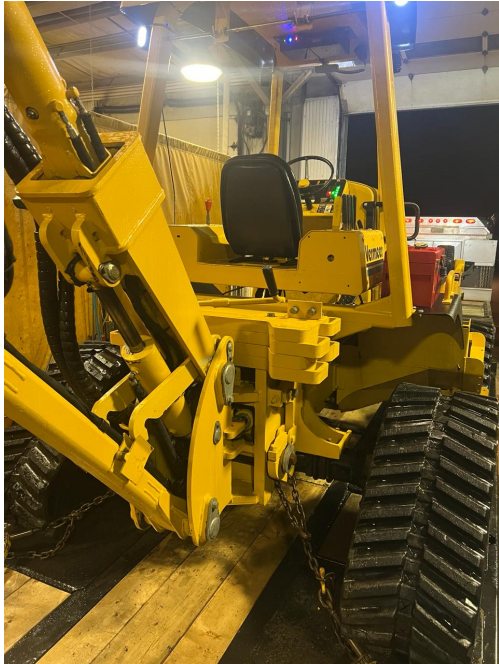

**2008 VERMEER RTX1250 PLOW**

## PRODUCT DESCRIPTION

Machine search Results for Mike

**General Description:**

2008 Vermeer RTX1250 Quad Track Tractor with 2011 VPX1250 Vibratory Plow and Reel Carrier:  
-2,746 hours

**Accessories:**

TWM 42-48 inch Adjustable Depth Blade with replaceable Cutting Edge.  
Seller States: Near New!

**Recent Work/Modifications:**

Seller States:

-Fully Sand Blasted and re-coated / re-decaled.

-All New Hydraulic Lines, New Auxiliary Hydraulic Pump, completely serviced with all fresh fluids (within last 50 hours) in Hubs, Transfer Case, Hydraulic Tank, Engine Oil, all filters done.

-Machine runs excellent and looks stunning inside and out.

**Additional Information:**

Seller States:

-4-Wheel Steering, Reel Carrier and Reel Winder.

-Differential Lock.

-LED Beacon and Front / Rear LED Lights.