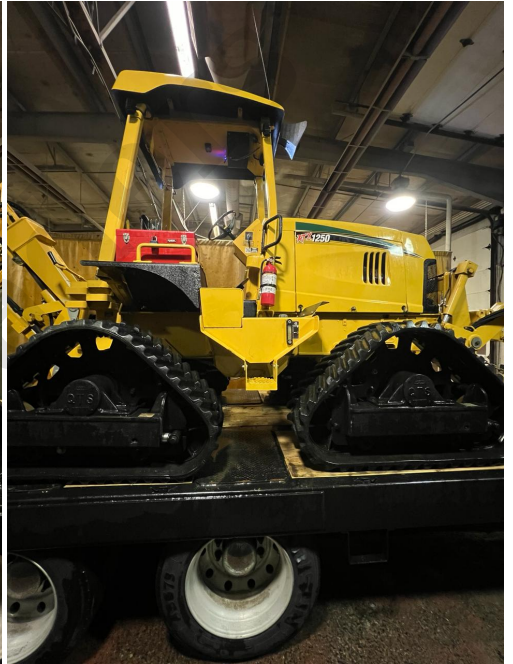

**2008 VERMEER RTX1250 PLOW**

## PRODUCT DESCRIPTION

Machine search Results for Mike

**General Description:**

2008 Vermeer RTX1250 Quad Track Tractor with 2011 VPX1250 Vibratory Plow and Reel Carrier:  
-2,746 hours

**Accessories:**

TWM 42-48 inch Adjustable Depth Blade with replaceable Cutting Edge.  
Seller States: Near New!

**Recent Work/Modifications:**

Seller States:

-Fully Sand Blasted and re-coated / re-decaled.

-All New Hydraulic Lines, New Auxiliary Hydraulic Pump, completely serviced with all fresh fluids (within last 50 hours) in Hubs, Transfer Case, Hydraulic Tank, Engine Oil, all filters done.

-Machine runs excellent and looks stunning inside and out.

**Additional Information:**

Seller States:

-4-Wheel Steering, Reel Carrier and Reel Winder.

-Differential Lock.

-LED Beacon and Front / Rear LED Lights.