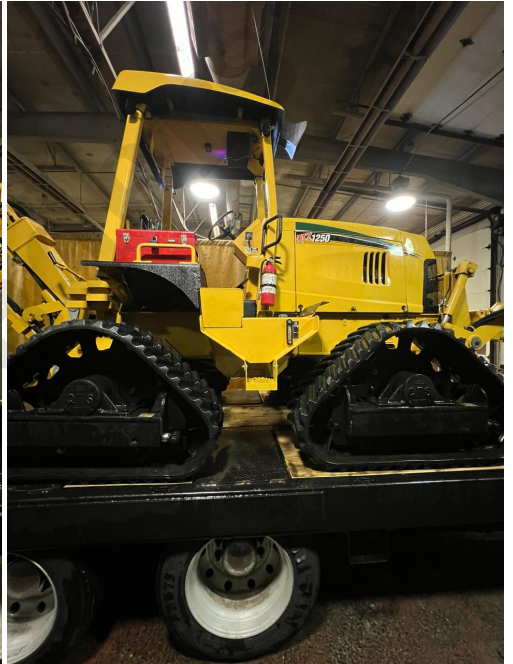

2008 VERMEER RTX1250 PLOW

PRODUCT DESCRIPTION

Machine search Results for Mike

General Description:

2008 Vermeer RTX1250 Quad Track Tractor with 2011 VPX1250 Vibratory Plow and Reel Carrier:
-2,746 hours

Accessories:

TWM 42-48 inch Adjustable Depth Blade with replaceable Cutting Edge.
Seller States: Near New!

Recent Work/Modifications:

Seller States:

-Fully Sand Blasted and re-coated / re-decaled.

-All New Hydraulic Lines, New Auxiliary Hydraulic Pump, completely serviced with all fresh fluids (within last 50 hours) in Hubs, Transfer Case, Hydraulic Tank, Engine Oil, all filters done.

-Machine runs excellent and looks stunning inside and out.

Additional Information:

Seller States:

-4-Wheel Steering, Reel Carrier and Reel Winder.

-Differential Lock.

-LED Beacon and Front / Rear LED Lights.

-Stored inside of a 50x70 shop when it's not on the work site.

-No Issues. Fully Operative. Excellent Machine.

NOT INCLUDED - Pictured Trailer is NOT included but it is available at an additional cost.

\$185,000 plus freight