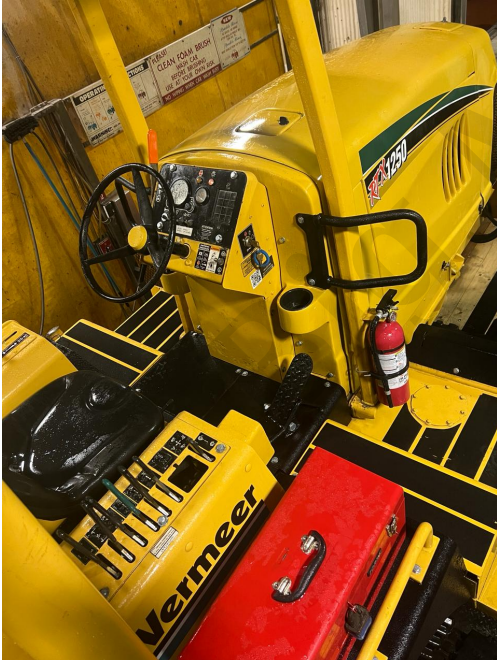

2008 VERMEER RTX1250 PLOW

PRODUCT DESCRIPTION

Machine search Results for Mike

General Description:

2008 Vermeer RTX1250 Quad Track Tractor with 2011 VPX1250 Vibratory Plow and Reel Carrier:
-2,746 hours

Accessories:

TWM 42-48 inch Adjustable Depth Blade with replaceable Cutting Edge.
Seller States: Near New!

Recent Work/Modifications:

Seller States:

-Fully Sand Blasted and re-coated / re-decaled.

-All New Hydraulic Lines, New Auxiliary Hydraulic Pump, completely serviced with all fresh fluids (within last 50 hours) in Hubs, Transfer Case, Hydraulic Tank, Engine Oil, all filters done.

-Machine runs excellent and looks stunning inside and out.

Additional Information:

Seller States:

-4-Wheel Steering, Reel Carrier and Reel Winder.

-Differential Lock.

-LED Beacon and Front / Rear LED Lights.