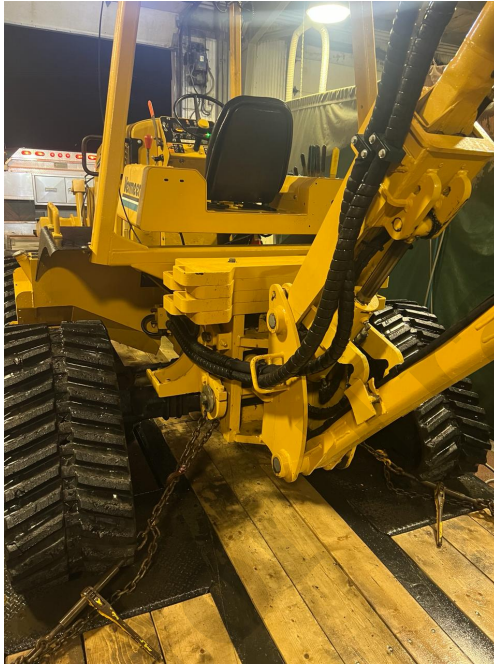

2008 VERMEER RTX1250 PLOW

PRODUCT DESCRIPTION

Machine search Results for Mike

General Description:

2008 Vermeer RTX1250 Quad Track Tractor with 2011 VPX1250 Vibratory Plow and Reel Carrier:
-2,746 hours

Accessories:

TWM 42-48 inch Adjustable Depth Blade with replaceable Cutting Edge.
Seller States: Near New!

Recent Work/Modifications:

Seller States:

-Fully Sand Blasted and re-coated / re-decaled.

-All New Hydraulic Lines, New Auxiliary Hydraulic Pump, completely serviced with all fresh fluids (within last 50 hours) in Hubs, Transfer Case, Hydraulic Tank, Engine Oil, all filters done.

-Machine runs excellent and looks stunning inside and out.

Additional Information:

Seller States:

-4-Wheel Steering, Reel Carrier and Reel Winder.

-Differential Lock.

-LED Beacon and Front / Rear LED Lights.