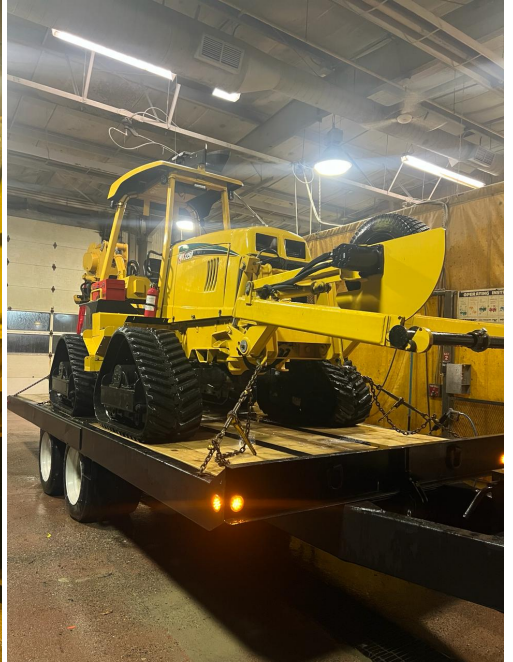

**2008 VERMEER RTX1250 PLOW**

## PRODUCT DESCRIPTION

Machine search Results for Mike

**General Description:**

2008 Vermeer RTX1250 Quad Track Tractor with 2011 VPX1250 Vibratory Plow and Reel Carrier:  
-2,746 hours

**Accessories:**

TWM 42-48 inch Adjustable Depth Blade with replaceable Cutting Edge.  
Seller States: Near New!

**Recent Work/Modifications:**

Seller States:

-Fully Sand Blasted and re-coated / re-decaled.

-All New Hydraulic Lines, New Auxiliary Hydraulic Pump, completely serviced with all fresh fluids (within last 50 hours) in Hubs, Transfer Case, Hydraulic Tank, Engine Oil, all filters done.

-Machine runs excellent and looks stunning inside and out.

**Additional Information:**

Seller States:

-4-Wheel Steering, Reel Carrier and Reel Winder.

-Differential Lock.

-LED Beacon and Front / Rear LED Lights.