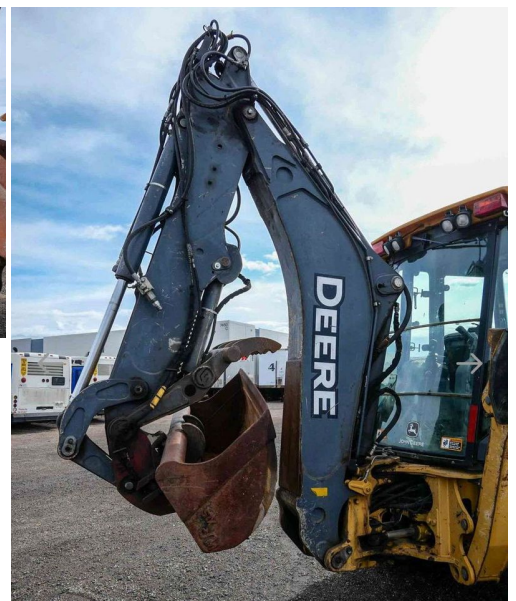

**2011 JOHN DEERE 410J**

### 2011 John Deere 410j

This Backhoe has it all!

4&1 Front Bucket Extendahoe, Pilots Auxiliaries, 60" ditch bucket, 24" Bucket, Hydraulic Thumb, Swivel quick coupler, 4500hrs

November 23, 2024

Big Motor Traders LLC  
3707 Cypress Creek Parkway  
Ste 310 # 2062  
Houston, TX 77068  
United States