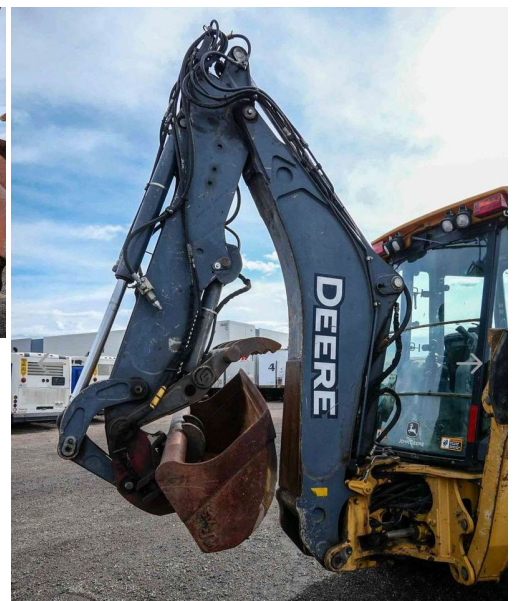

2011 JOHN DEERE 410J

PRODUCT DESCRIPTION

2011 John Deere 410j

This Backhoe has it all!

4&1 Front Bucket Extendahoe, Pilots Auxiliaries, 60" ditch bucket, 24" Bucket, Hydraulic Thumb, Swivel quick coupler, 4500hrs