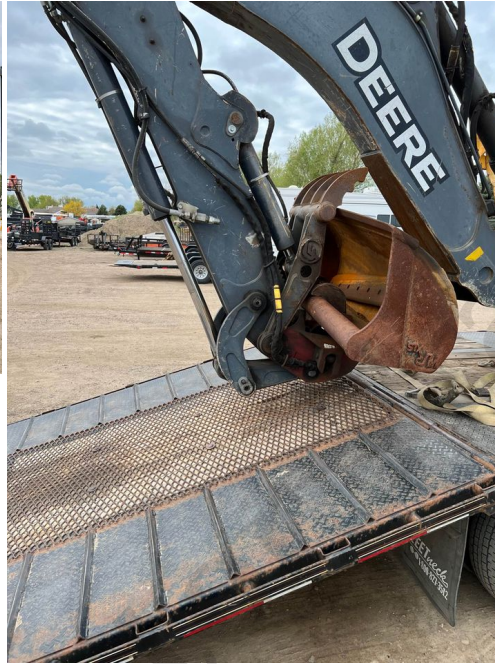

2011 JOHN DEERE 410J

PRODUCT DESCRIPTION

2011 John Deere 410j

This Backhoe has it all!

4&1 Front Bucket Extendahoe, Pilots Auxiliaries, 60" ditch bucket, 24" Bucket, Hydraulic Thumb, Swivel quick coupler, 4500hrs