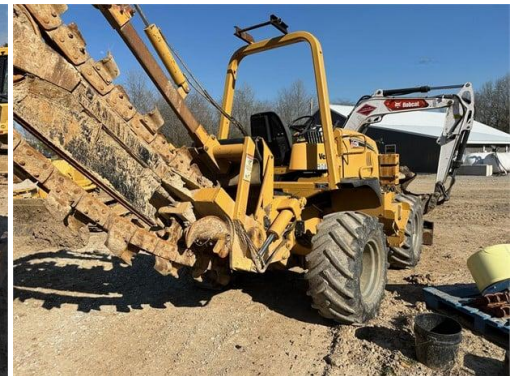

2013 VERMEER RTX1250 TRENCHER

PRODUCT DESCRIPTION

2013 Vermeer RTX1250 Trencher

5' trencher boom can trench from 6"- 18" wide.

Machine runs great. Trencher teeth and chain have very little use.

November 27, 2024