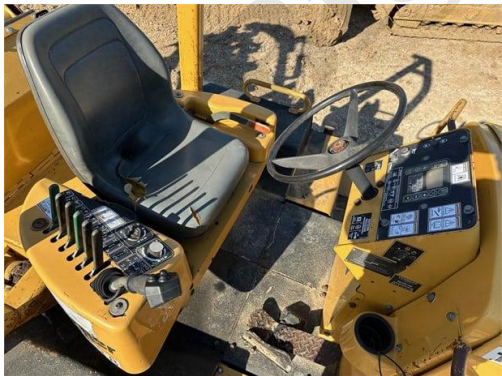

2013 VERMEER RTX1250 TRENCHER

PRODUCT DESCRIPTION

2013 Vermeer RTX1250 Trencher

5' trencher boom can trench from 6"- 18" wide.

Machine runs great. Trencher teeth and chain have very little use.

October 18, 2024