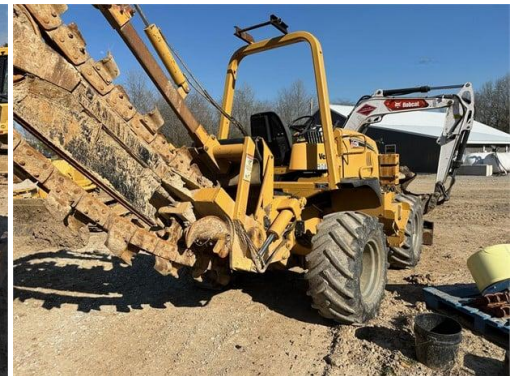

2013 VERMEER RTX1250 TRENCHER

PRODUCT DESCRIPTION

2013 Vermeer RTX1250 Trencher

5' trencher boom can trench from 6"- 18" wide.

Machine runs great. Trencher teeth and chain have very little use.

October 18, 2024