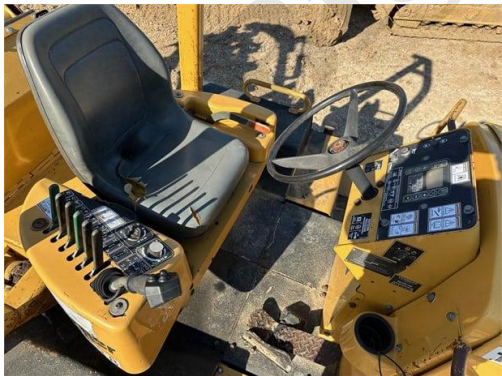

2013 VERMEER RTX1250 TRENCHER

PRODUCT DESCRIPTION

2013 Vermeer RTX1250 Trencher

5' trencher boom can trench from 6"- 18" wide.

Machine runs great. Trencher teeth and chain have very little use.

November 27, 2024